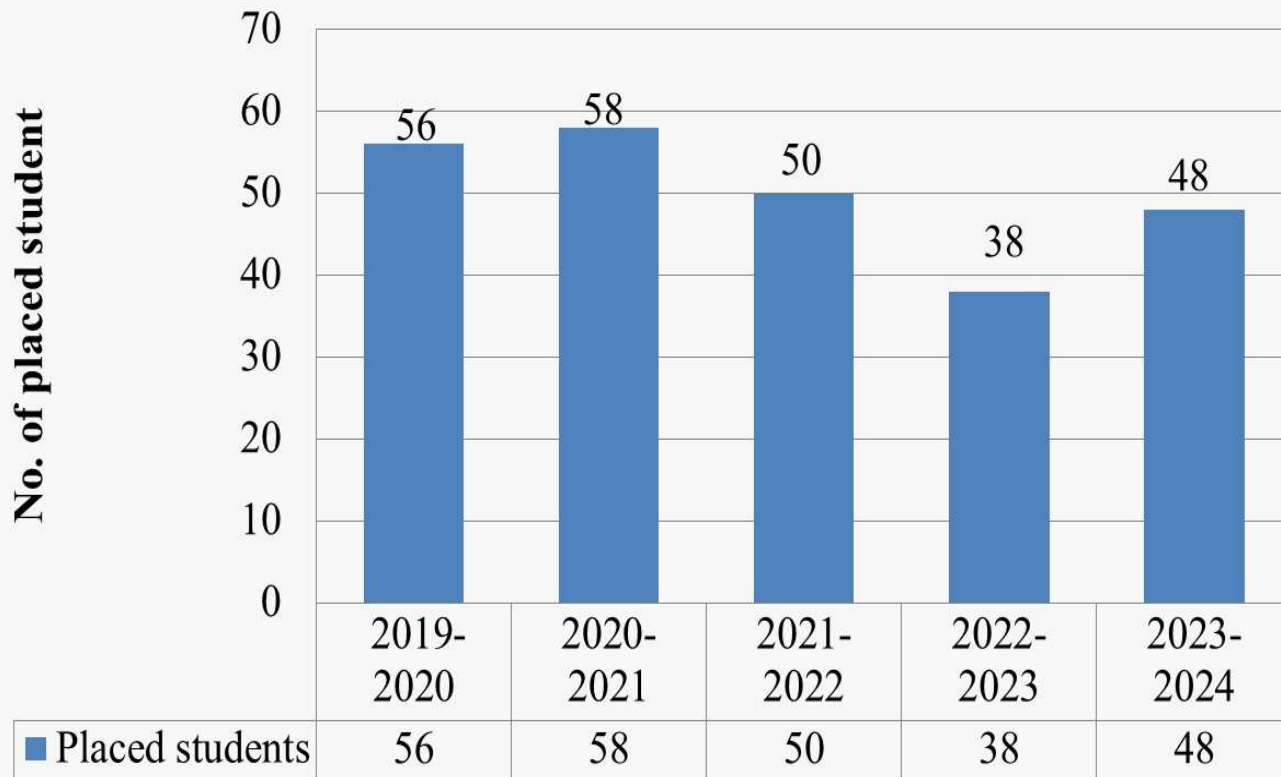

Placements of Electrical Department

Placed students