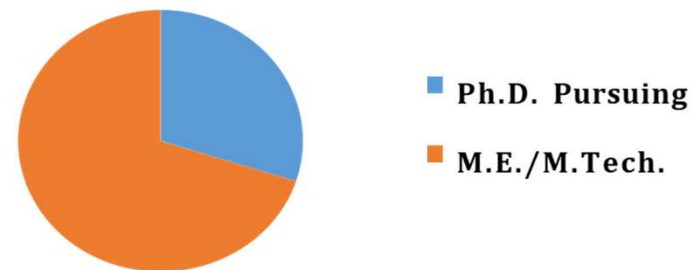

Department Profile

Student Strength (A.Y. 2023-24)

Class	Total
S.Y.	74
T.Y.	71
Final Year	74

No of Faculty In Department: 10

Cadre	No. of faculty members
Assistant Professor	100%

Faculty Experience

Faculty Qualification