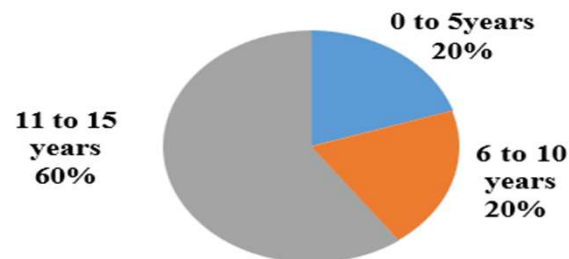

Department Profile

Student Strength (A.Y. 2023-24)

Class	Total
S.Y.	74
T.Y.	71
Final Year	74

No of Faculty In Department: 10

Cadre	No. of faculty members
Assistant Professor	100%

Faculty Experience

Faculty Qualification