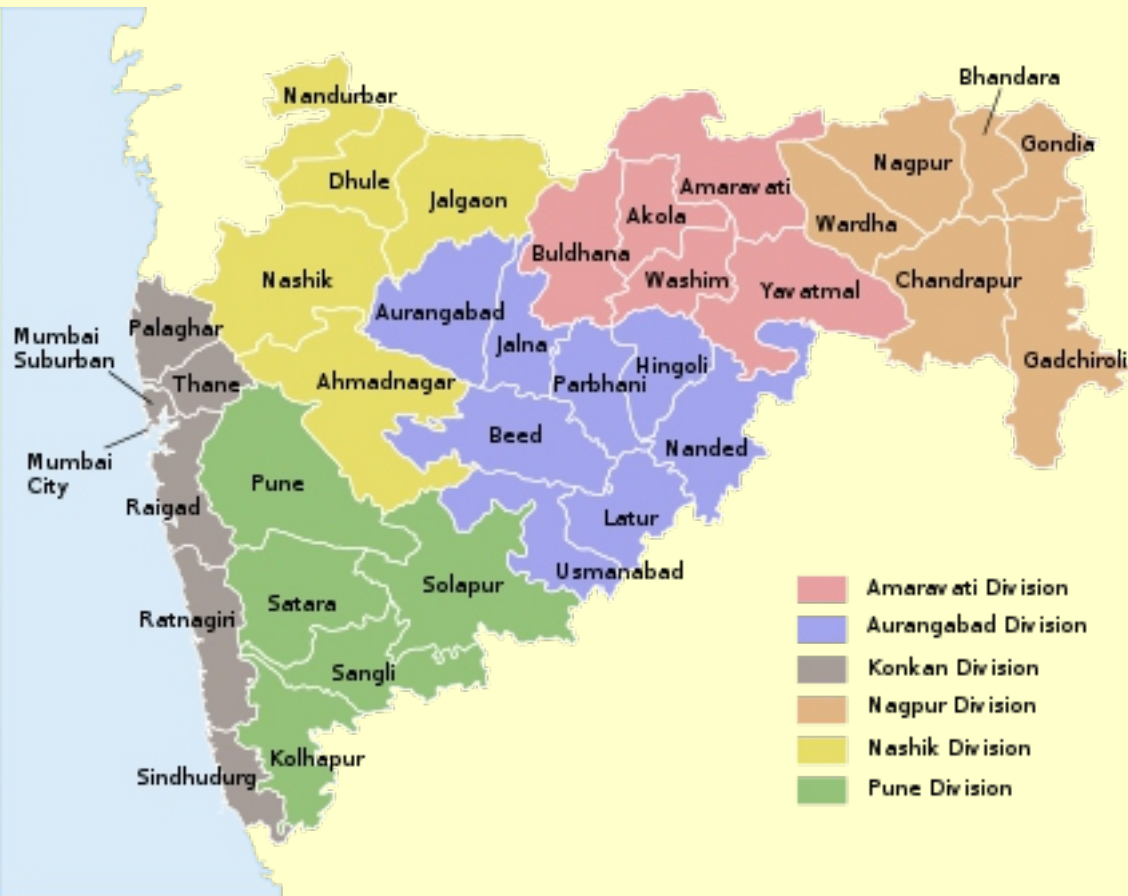

Pradnya Niketan Education Society's

NAGESH KARAJAGI ORCHID

COLLEGE OF ENGG. & TECH., SOLAPUR.

About Solapur

Solapur – City of Chaddars and Devotees

Important District of Maharashtra which is on the boundary of Karnataka and Andhra

Science Center Solapur

Pomegranate Research Center

Water Park

**Shri Tulaja Bhavani Temple, Tuljapur
(Distance 46 Km Travel Time: 50 Min)**

Shri Swami Samarth Maharaj Temple, Akkalkot (Distance: 38 km Travel Time: 40 Min)

Pradnya Niketan Education Society's

NAGESH KARAJAGI ORCHID

COLLEGE OF ENGG. & TECH., SOLAPUR.

About Solapur

Shri Vitthal Rukmini Temple Pandharpur Distance: 72 km Travel Time: 80 Min

Pandharpur Vari

**Naldurg Fort
Distance: 49 km Travel Time: 1 Hour**

**Gol Gumbaz, Vijayapura
Distance: 100 km Travel Time: 1 Hour 45 Min**